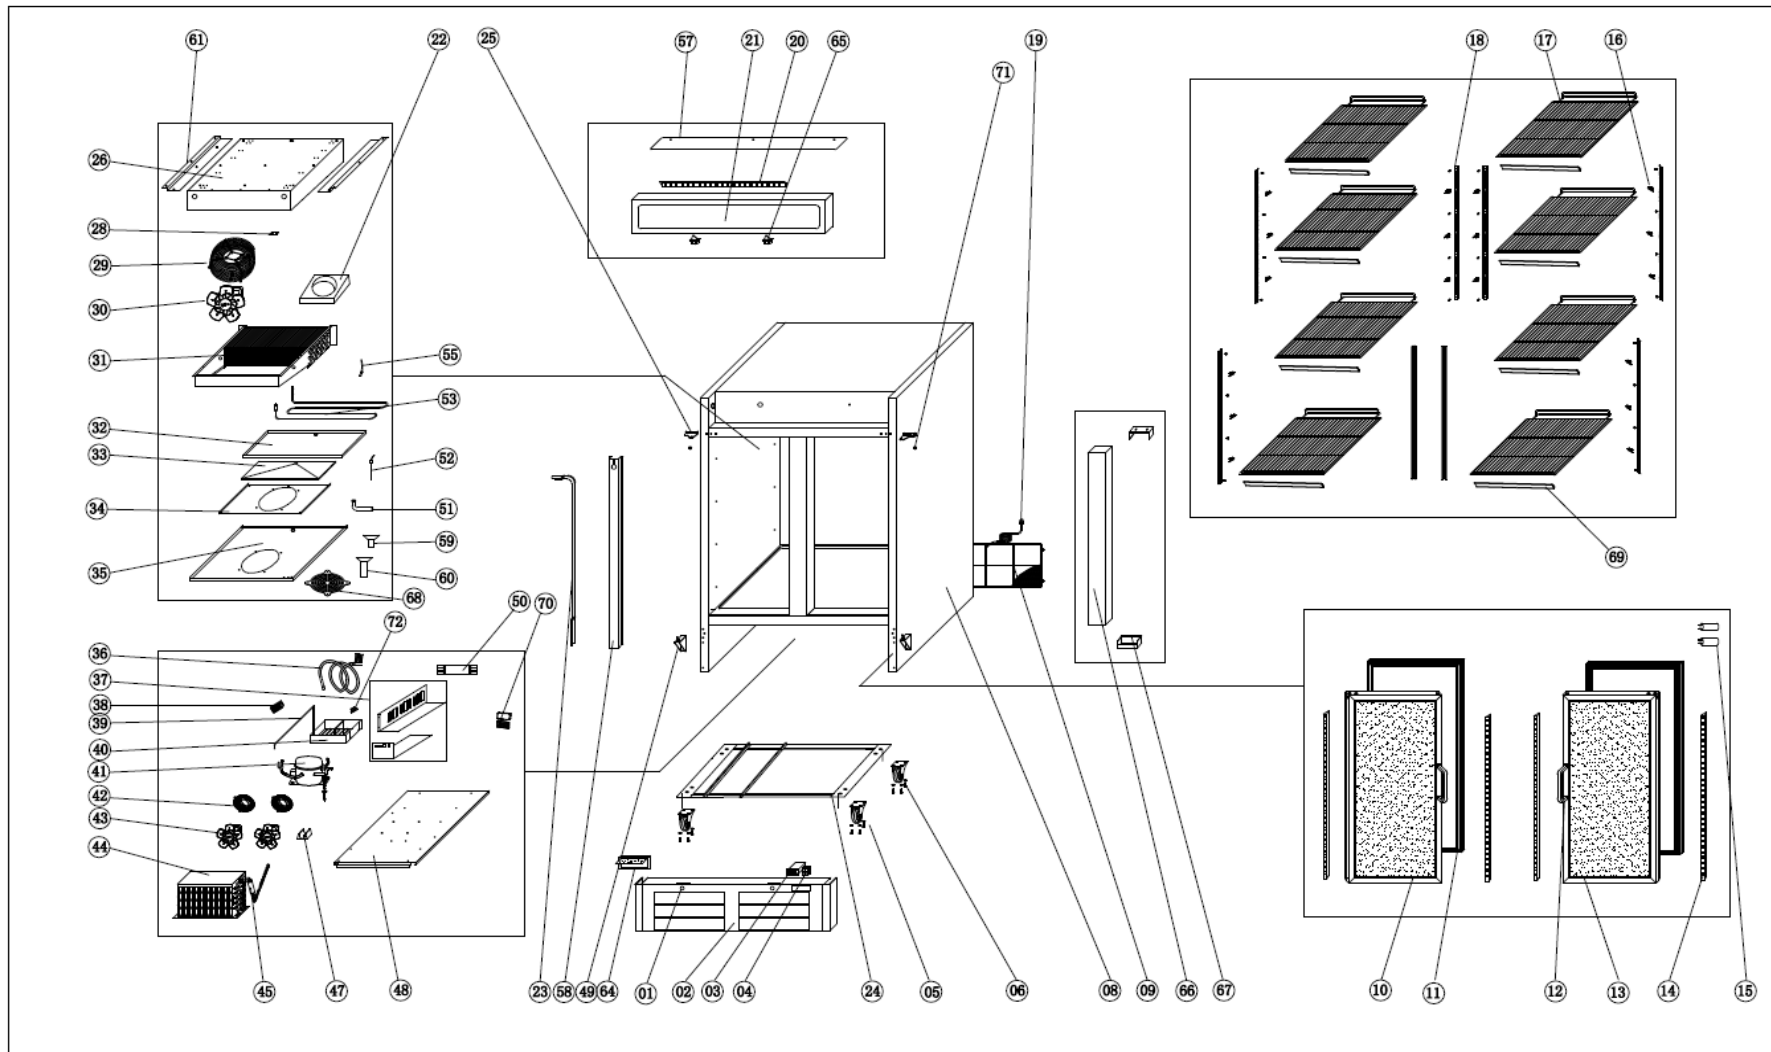

35	CIRCLE FAN COVER	<14920814	1PC	0USJ72	KCHGM48F	738309
		≥14920814	1PC	0USDIP	KCHGM48F	738309
36	HELIX SUCTION PIPE+CAPILLARY B	ALL	1PC	0USO40	KCHGM48F	738309
37	JUNCTION BOX SUPPORT	ALL	1PC	0USL45	KCHGM48F	738309
38	CABLE CONNECTOR	ALL	1PC	0USF09	KCHGM48F	738309
39	DISCHARGE PIPE	ALL	1PC	0USO41	KCHGM48F	738309
40	WATER BOX	ALL	1PC	0USI29	KCHGM48F	738309
41	Compressor	ALL	1PC	0USF30	KCHGM48F	738309
41a	COMPRESSOR ELECTRICAL COMPONENT SET	ALL	1PC	0USDF6	KCHGM48F	738309
42	BASKET GUARD GRILLS	ALL	2PCS	0USI81	KCHGM48F	738309
43	CONDENSER FAN	ALL	2PCS	0USF40	KCHGM48F	738309
43	CONDENSER FAN	ALL	2PCS	0USDGW	KCHGM48F	738309
43a	CONDENSER FAN BLADE	ALL	2PCS	0USI52	KCHGM48F	738309
44	Condenser	ALL	1PC	0USF33	KCHGM48F	738309
45	FILTER DRIER	ALL	1PC	0USG66	KCHGM48F	738309
45a	CAPILLARY	ALL	1PC	0USL51	KCHGM48F	738309
47	DRIER SUPPORT	ALL	1PC	0USI78	KCHGM48F	738309
48	UNIT BOARD	ALL	1PC	0USJ71	KCHGM48F	738309
49	DOOR HINGE /DOWN RIGHT	ALL	1PC	0USF75	KCHGM48F	738309
49a	DOOR HINGE /DOWN LEFT	ALL	1PC	0USN70	KCHGM48F	738309
50	LED POWER SUPPLIER	ALL	1PC	0USH35	KCHGM48F	738309
51	WATER PIPE	ALL	1PC	0USI36	KCHGM48F	738309
52	Water Pipe Heater	ALL	1PC	0USI37	KCHGM48F	738309
53	DEFROST HEATING ELEMENT	ALL	1PC	0USF54	KCHGM48F	738309
55	PROTECTOR FOR HEATING ELEMENT	ALL	1PC	0USH71	KCHGM48F	738309
57	LAMP COVER PROTECTOR	ALL	1PC	0USJ85	KCHGM48F	738309
58	SUCTION PIPE COVER	ALL	1PC	0USH83	KCHGM48F	738309
59	DRAIN PIPE(B EXT)	ALL	1PC	096263	KCHGM48F	738309
60	Drain Pipe (A Int)	ALL	1PC	096261	KCHGM48F	738309
61	SUPPORT OF EVAPORATOR LEFT	ALL	1PC	0USL60	KCHGM48F	738309
61a	SUPPORT OF EVAPORATOR RIGHT	ALL	1PC	0USL60	KCHGM48F	738309
64	THERMOSTAT COVER	ALL	1PC	0USJ39	KCHGM48F	738309
64a	Thermostat Box ; Black	ALL	1PC	0USC4G	KCHGM48F	738309
65	DOOR SWITCH	ALL	2PCS	0USF85	KCHGM48F	738309
66	MIDDLE GIRDER	ALL	1PC	0USC6F	KCHGM48F	738309
67	MIDDLE GIRDER FIXER	ALL	2PCS	0USH58	KCHGM48F	738309
68	Fan Grill	ALL	1PC	0USG62	KCHGM48F	738309
69	Label Support	ALL	8PCS	0USN81	KCHGM48F	738309
70	Controllor Protector box	ALL	1PC	0USN72	KCHGM48F	738309
70a	Controllor Protector cover	ALL	1PC	0USN73	KCHGM48F	738309
71	HINGE AXIS JACKET	ALL	2PCS	0USN74	KCHGM48F	738309
72	DRAIN FIXER	ALL	1PC	0USN75	KCHGM48F	738309

EXPLODE OF KCHGM48F